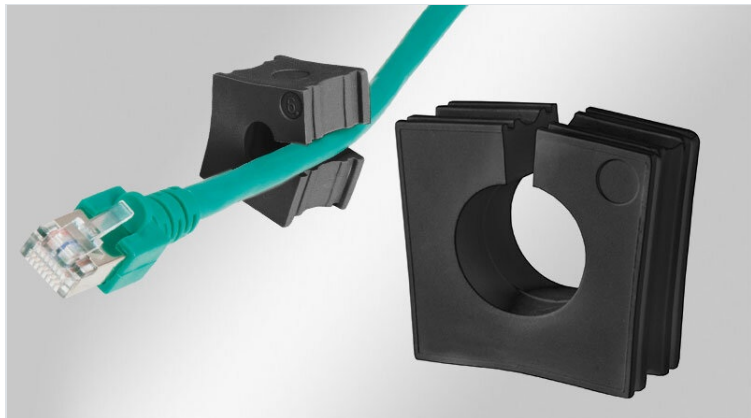

KT | Cable grommets, black

for cable diameters 1 - 35 mm / IP66 / IP68

IP54

IP55

IP64

IP65

IP66

IP67

Cable grommets KT small are used with the following cable entry components:

- [KEL cable entry frames](#)
- [KVT split cable glands](#)

In combination with [KEL-ER cable entry frames](#) and [KVT-ER cable glands](#) the KT single-hole grommets enable a sealing of the cables with up to IP66 / IP68.

The model range KT small is designed for cable diameters from 1 to 17 mm. Cable grommets KT large accept a wide range of cable diameters from 13 to 35 mm.

When installing the small grommets in multiple rows, the flat sides should be facing each other. This allows the flat sides to match up and provide a secure seal.